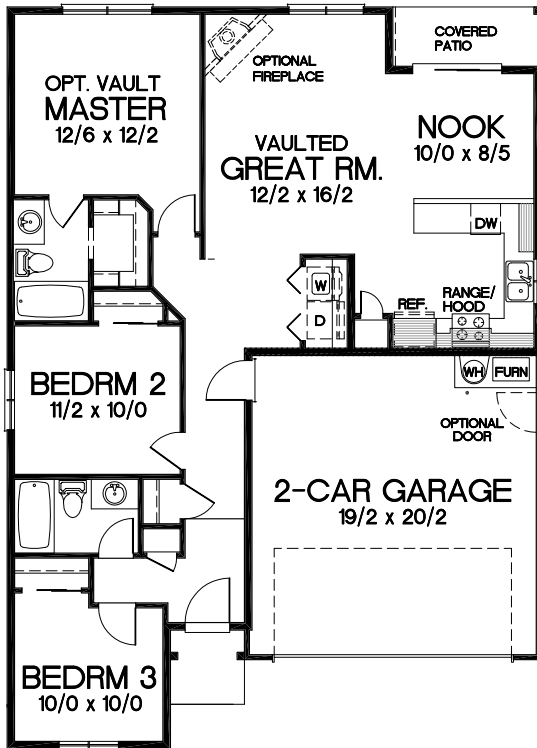

TOUR OF HOMES COTTAGE FOR SALE

- 3 Bedroom
- 2 Bath
- Single level
- Large 7,139 sf corner lot
- Close to schools, parks & shopping
- 1,275 sq. ft.
- Lot #104
- Address: 3168 SW Antler Lane Redmond, OR 97756
- Price: \$139,950

- Tour of Homes entry and former model home
- Vaulted ceiling in living room
- Designer color accent walls in living room and master bedroom
- Quickstep wood floors, tile kitchen counters, eating bar in kitchen/nook and stainless steel appliances
- Gas fireplace with stone surround
- Roomy master with walk-in closet
- Central A/C included
- Full yard landscaping and irrigation